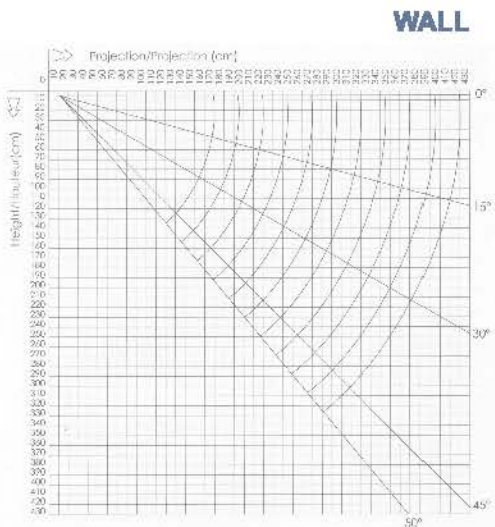

PALLADIO 2040

Semi- Cassette Awning

LANGLEY
AWNING & SIGN

COMMERCIAL & RESIDENTIAL

www.langleyawning.com

PALLADIO 2040 is a semi-cassette folding arm awning with a maximum projection of 410 cm.
 The patented built-in tipping system ensures a tight close of the awning no matter what angle the pitch is set at.
 The cassette style hood protects the fabric from the elements when not in use. The model can be gear or motor operated.
 Frame colours are white and ivory.

Width	Projection	Approx. weight	Blind roller	Class
600 cm	410 cm	95 - 100 kg	∅ 70 mm	2

■ Covering Diagram

■ Minimum Encumbrance

WALL		PALLADIO 2040	
Projection	Width	Projection	Width
63"	82"	63"	82"
73"	(8'-0")	73"	(7'-7")
83"	(8'-11")	83"	(8'-4")
83"		83"	111"
102"	(8'-6")	102"	(10'-0")
112"		112"	131"
122"	(10'-2")	122"	(11'-7")
132"		132"	156"
142"	(11'-10")	142"	(13'-3")
152"		152"	173"
161"		161"	185"