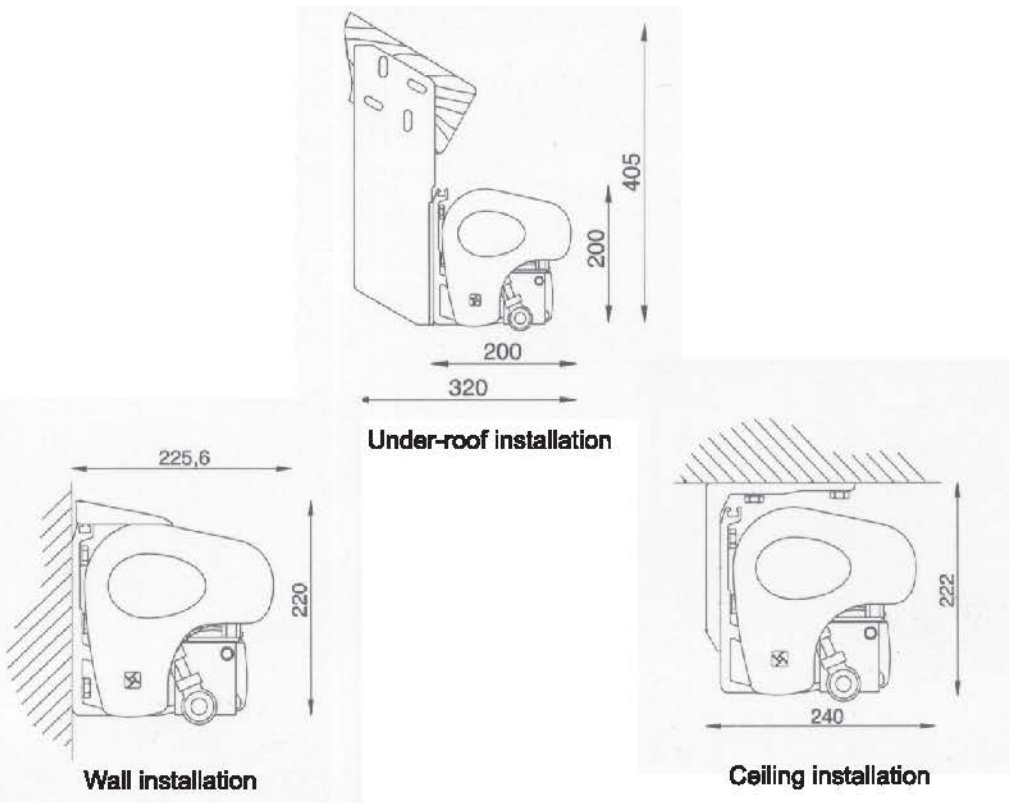

■ Assemblies

PHONE: (604) 530-2554,
FAX: (604) 530-1382
info@langleyawning.com

UNIT 304 20445 62ND AVE,
LANGLEY, BC V3A 5E6

LANGLEY
AWNING & SIGN
COMMERCIAL & RESIDENTIAL
www.langleyawning.com