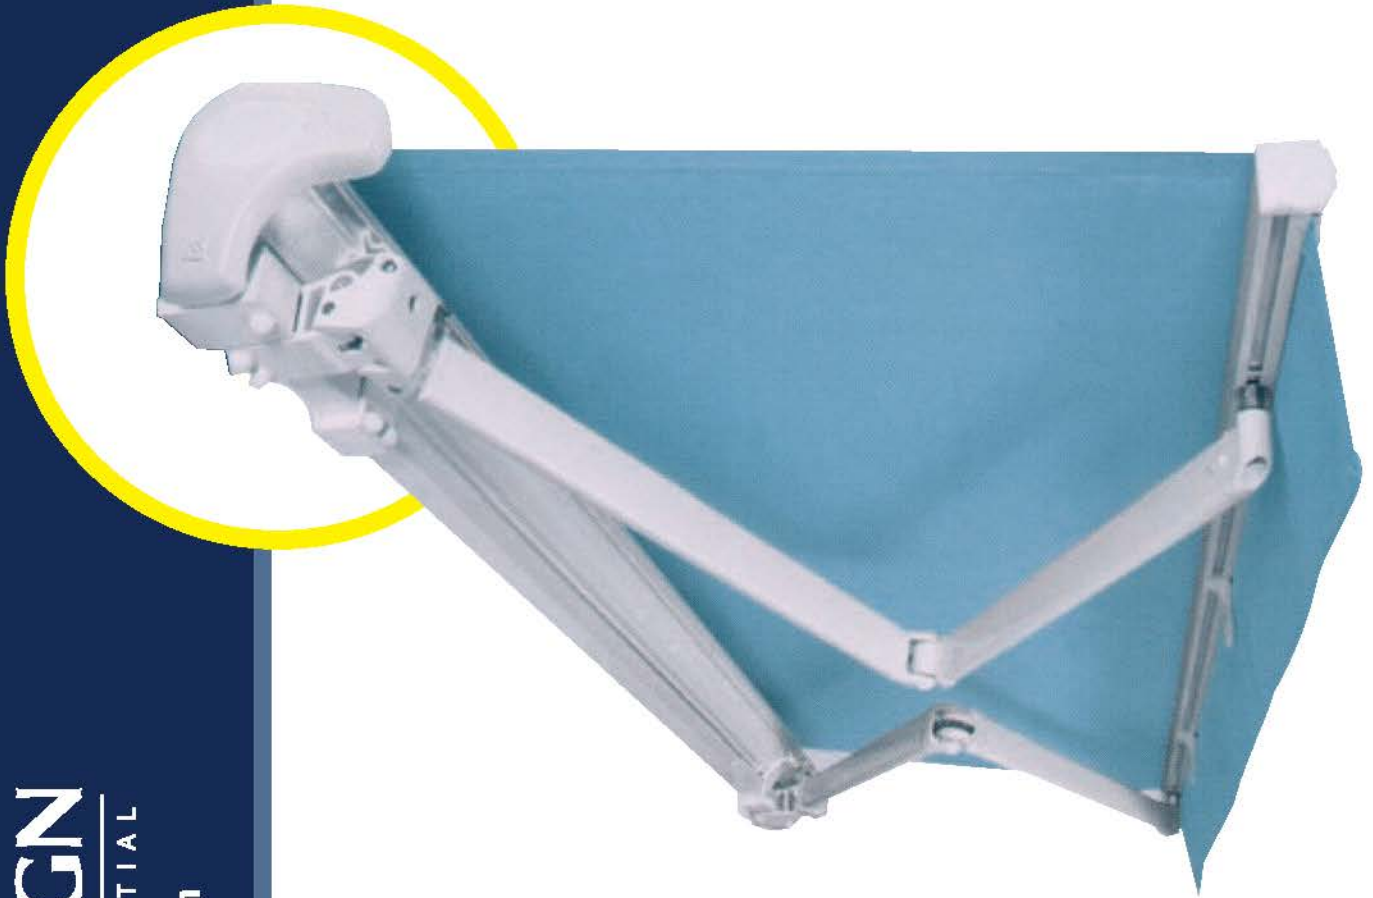

PALLADIO 2040

Semi- Cassette Awning

LANGLEY
AWNING & SIGN

COMMERCIAL & RESIDENTIAL

www.langleyawning.com

PALLADIO 2040 is a semi-cassette folding arm awning with a maximum projection of 410 cm.
 The patented built-in tipping system ensures a tight close of the awning no matter what angle the pitch is set at.
 The cassette style hood protects the fabric from the elements when not in use. The model can be gear or motor operated.
 Frame colours are white and ivory.

Width	Projection	Approx. weight	Blind roller	Class
600 cm	410 cm	95 - 100 kg	∅ 70 mm	2

■ Covering Diagram

■ Minimum Encumbrance

WALL		PALLADIO 2040	
Projection	Width	Projection	Width
63"	82"	63"	82"
73"	(8'-0")	73"	(7'-7")
83"	(8'-11")	83"	(8'-4")
83"		83"	111"
102"	(8'-6")	102"	(10'-0")
112"		112"	131"
122"	(10'-2")	122"	(11'-7")
132"		132"	156"
142"	(11'-10")	142"	(13'-3")
152"		152"	173"
161"		161"	185"