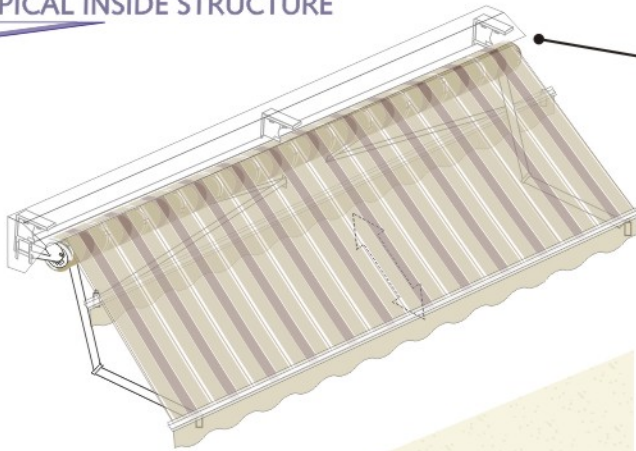

TYPICAL INSIDE STRUCTURE

HOOD(OPTIONAL)

1/16" THICK - POWDER COATED ALUMINUM HOOD

OUTSIDE VIEW

COVER

- VINYL FABRIC
- SUNBRELLA

GRAPHICS (OPTIONAL)

- ADHESIVE VINYL FILM (OPAQUE)
- ADHESIVE DIGITALLY PRINTED FILM
- PAINTED GRAPHICS

VALANCE

- VARIOUS STYLES OF VALANCE (ie., STRAIGHT, WAVE, S.WAVED, GREEK, etc.)

FOR MORE INFORMATION, FEEL FREE TO CALL US @ 604-530-2554, or E-mail to [info@langleyawning.com](mailto:info@langleyawning.com)