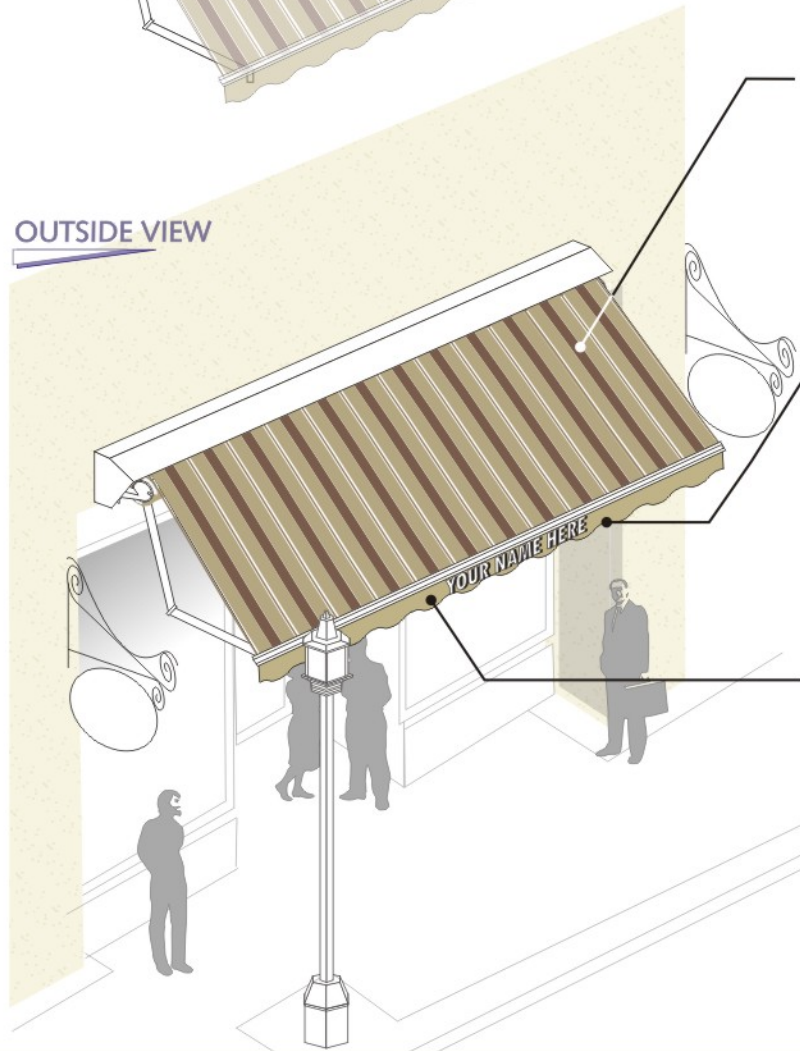

TYPICAL INSIDE STRUCTURE

HOOD(OPTIONAL)

1/16" THICK - POWDER COATED ALUMINUM HOOD

OUTSIDE VIEW

COVER

- VINYL FABRIC
- SUNBRELLA

GRAPHICS (OPTIONAL)

- ADHESIVE VINYL FILM (OPAQUE)
- ADHESIVE DIGITALLY PRINTED FILM
- PAINTED GRAPHICS

VALANCE

- VARIOUS STYLES OF VALANCE (ie., STRAIGHT, WAVE, S.WAVED, GREEK, etc.)

FOR MORE INFORMATION, FEEL FREE TO CALL US @ 604-530-2554, or E-mail to [info@langleyawning.com](mailto:info@langleyawning.com)