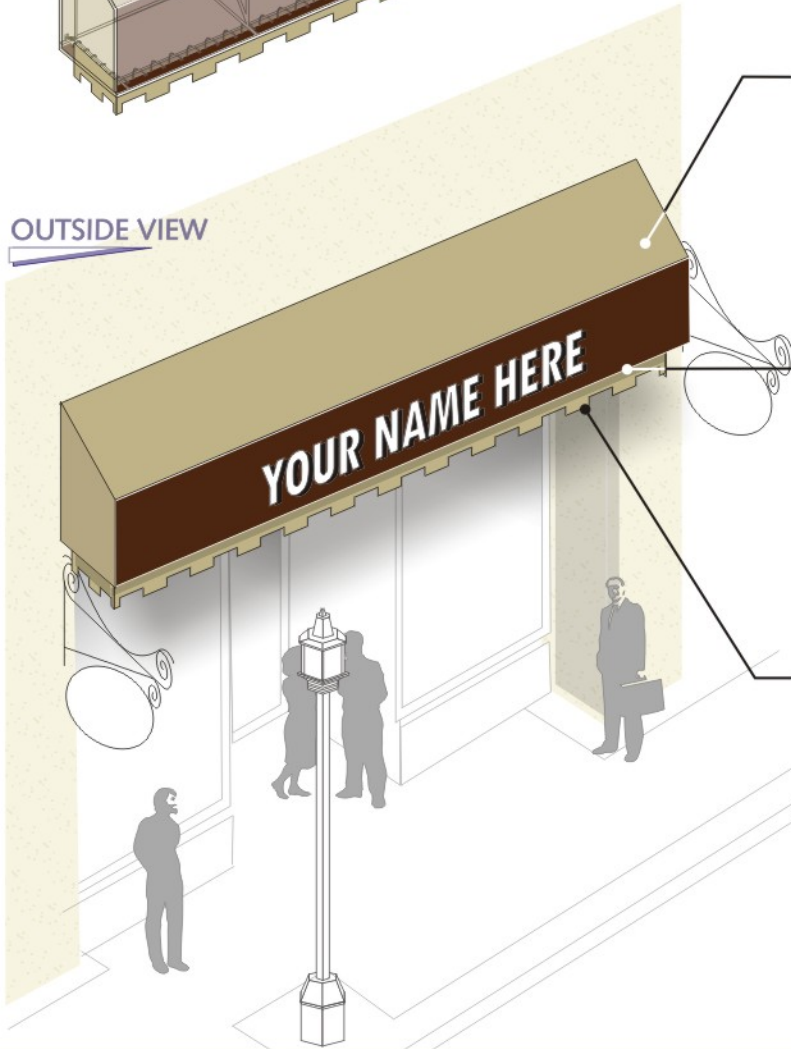

TYPICAL INSIDE STRUCTURE

FRAME, LIGHTS (OPTIONAL)

- 1"x1" ALUMINUM SQUARE TUBE
- 1"x1" C-RAIL TUBE TO HANG COVER
- 3/4" ROUNDED LACE RAIL or 1"x1" STAPLE BAR
- FLOURESCENT LIGHTS (OPTIONAL)

You may have a choice to replace only cover if there is a frame on your site.

COVER

- VINYL FABRIC
- ERADICABLE VINYL FABRIC (FOR BACK LIT SIGNAGE ONLY)
- SUNBRELLA

GRAPHICS (OPTIONAL)

- ADHESIVE VINYL FILM (OPAQUE / TRANSLUCENT)
- ADHESIVE DIGITALLY PRINTED FILM
- PAINTED GRAPHICS

VALANCE / SOFFIT (OPTIONAL)

- VARIOUS STYLES OF VALANCE (ie., STRAIGHT, WAVE, S.WAVED, GREEK, etc.)
- MESH SOFFIT

OUTSIDE VIEW

FOR MORE INFORMATION, FEEL FREE TO CALL US @ 604-530-2554, or E-mail to info@langleyawning.com