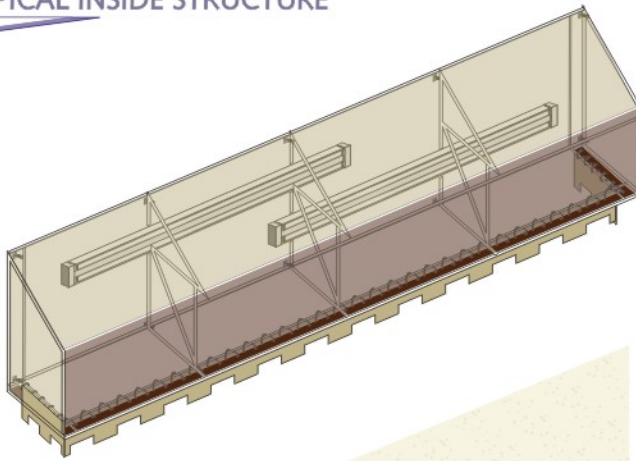

TYPICAL INSIDE STRUCTURE

FRAME, LIGHTS (OPTIONAL)

- 1"x1" ALUMINUM SQUARE TUBE
- 1"x1" C-RAIL TUBE TO HANG COVER
- 3/4" ROUNDED LACE RAIL or 1"x1" STAPLE BAR
- FLOURESCENT LIGHTS (OPTIONAL)

You may have a choice to replace only cover if there is a frame on your site.

COVER

- VINYL FABRIC
- ERADICABLE VINYL FABRIC (FOR BACK LIT SIGNAGE ONLY)
- SUNBRELLA

GRAPHICS (OPTIONAL)

- ADHESIVE VINYL FILM (OPAQUE / TRANSLUCENT)
- ADHESIVE DIGITALLY PRINTED FILM
- PAINTED GRAPHICS

VALANCE / SOFFIT (OPTIONAL)

- VARIOUS STYLES OF VALANCE (ie., STRAIGHT, WAVE, S.WAVED, GREEK, etc.)
- MESH SOFFIT

OUTSIDE VIEW

FOR MORE INFORMATION, FEEL FREE TO CALL US @ 604-530-2554, or E-mail to info@langleyawning.com